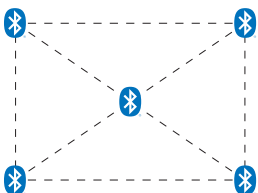

Bluetooth communication as per secure SIG Mesh standard

Start-up, setting and networking via the app

Constant light control coming soon for all R-Plus luminaires for even more energy savings