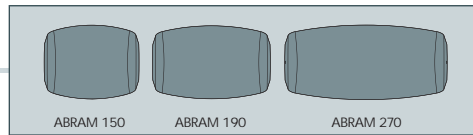

ABRAM 150 AB1.000.J1K

3,5W

CCT SETTABLE R7s LED LAMP INCLUDED
2700K/4000K/6500K

Pcs 30
Kg 11
mc 0,057

ABRAM 190 AB2.000.K1K

7,5W

CCT SETTABLE R7s LED LAMP INCLUDED
2700K/4000K/6500K

Pcs 30
Kg 13,3
mc 0,057

ABRAM 270 AB3.000.P1K

10,5W

CCT SETTABLE R7s LED LAMP INCLUDED
2700K/4000K/6500K

Pcs 14
Kg 8,5
mc 0,057