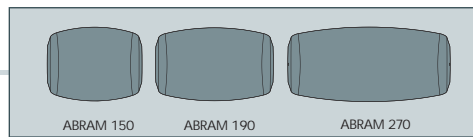

ABRAM - COMPONENTS

IP55

COVER made in shockproof resin material, UV-rays stabilized, rust and corrosion free. Designed for getting up&down light emission. Three different sizes available.

COVER realizzata in resina antiurto, stabilizzata ai raggi UV, inattaccabile da ruggine e corrosione. Disegnata per ottenere un'emissione bidirezionale della luce. Disponibile in tre diverse misure.

Clear **MODULE** made in shockproof resin material, UV-rays stabilized, consisting of a cover and a base suitable for the electrical devices fixation. Provided with silicone rubber gasket to ensure high protection against external agents and supplied complete with R7s led lamp.

MODULO trasparente realizzato in resina antiurto stabilizzata ai raggi UV, composto da un coperchio e da una base, adatta ad alloggiare gli accessori elettrici. Provvisto di guarnizione in gomma siliconica per garantire un alto livello di protezione contro gli agenti esterni e fornito completo di lampadina led R7s.

Wall **BASE** designed for hosting the led module. Made in shockproof resin material, UV-rays stabilized, rust and corrosion free.

BASE a muro disegnata per accogliere il modulo led. Realizzata in resina antiurto, stabilizzata ai raggi UV, inattaccabile da ruggine e corrosione.

ABRAM

Dimensions and weight
Width: 155/195/265 mm
Height: 120 mm
Depth: 60 mm
Weight: 0,36/0,44/0,60 Kg

Moulded colours:

Black White Grey

Diffuser PC:

Clear

LED LAMPS

Comply with: EU2019/2015
EU2019/2020
Technical details on page 668.

R7s LED

100 - 240 V

LAMP	POWER	LUMINOUS FLUX UP TO	COLOUR TEMP.	*ADD. SUFFIX
 R7s LED 78	3,5 W	365 lm	6500 K	.J1K
			4000 K	
			2700 K	
 R7s LED 118	7,5 W	790 lm	6500 K	.K1K
			4000 K	
			2700 K	
 R7s LED 189	10,5 W	1160 lm	6500 K	.P1K
			4000 K	
			2700 K